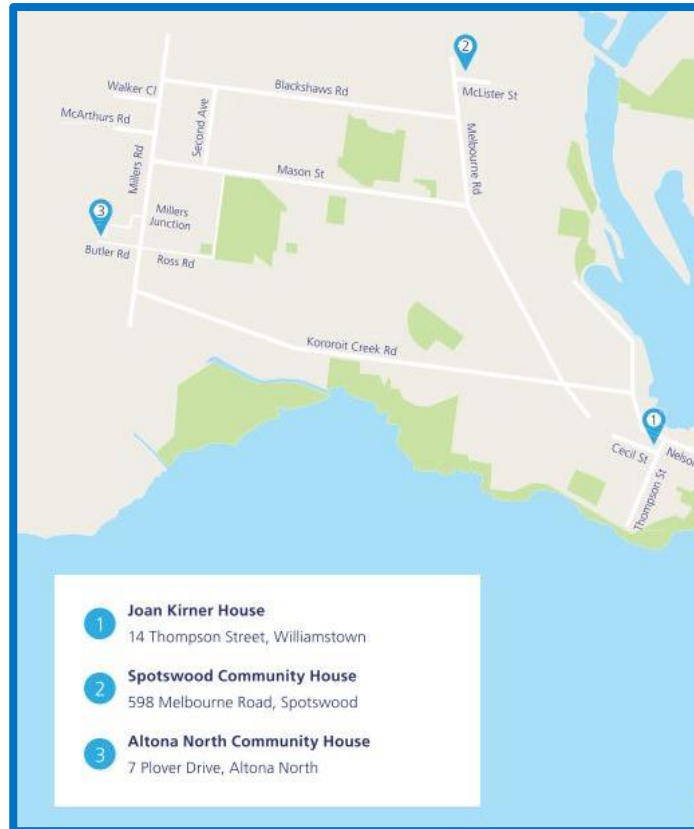

Williamstown
Community
and Education
Centre Inc

Student Course Guide

Adult English Language Classes 2025 Williamstown Community and Education Centre

14 Thompson Street, Williamstown 3016 Inc. No. AO14000T
Ph: 9397 6168 E-mail: education@wcec.com.au

- Williamstown Community and Education Centre offers a wide range of pre-accredited reading, writing, language, and computer classes to the residents of Williamstown and Hobsons Bay.
- A range of programs are offered and are provided at different venues in the local area.
- We provide education and recreation programs for a diverse range of groups including people from culturally and linguistically diverse backgrounds, unemployed, people with disabilities, sole parents, educationally disadvantaged and older adults. Classes and activities are open to all, and are held in a welcoming, warm, and friendly environment.
- Courses are subsidised through the State Government Adult Community and Further Education Board, provided individuals meet the Victorian eligibility requirements.
- People can learn about language and literacy while also gaining new knowledge about the community they live in.
- All new students need to make an appointment and be interviewed to ensure they are placed in a suitable class.
- Please ring and find out more about our classes for yourself, family, and friends.
- **FEES** are **\$30** per Semester – this includes cost of materials.